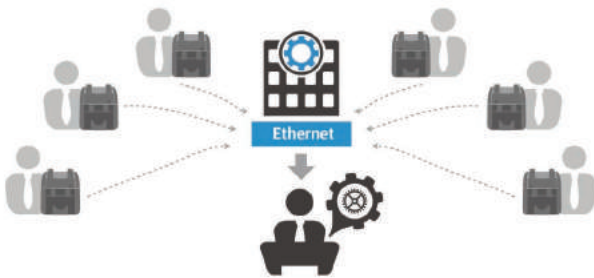

### Management of Intergration in Banking-Solution

- Integrated Processing Management (based on database)
- Integrated Machine Management (Remote SW update and After Service)

### TITO (Barcode reading) , Cheque (MICR reading)

TITO PC View      Banknote PC View

- Send barcode info to printer or PC.
- Handles banknotes and tickets simultaneously.
- Useful at Casino, Theater, Bus Terminal, etc.